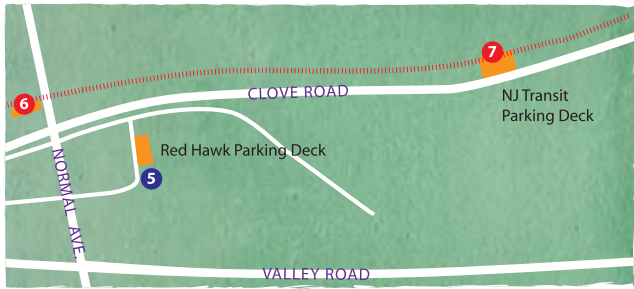

# Montclair Galleries Map

## Galleries      Montclair State University      Train Stations

- 1 BrassWorks on Grove—105 Grove Street
- 2 Dupre Gallery—127 Valley Road
- 3 Essex Fine Arts Gallery—13 South Fullerton Avenue
- 4 Gallery 51—51 Church Street
- 5 George Segal Gallery at MSU—  
Adjacent to Red Hawk Parking Deck, 4th Floor
- 6 Jacklyn Kling Gallery—106-108 Walnut Street
- 7 JKK Fine Arts—594 Valley Road
- 8 Laraja Gallery—100 Chestnut Street
- 9 Loupe Gallery—6 Midland Avenue
- 10 Makeready Press Gallery—214 Glenridge Avenue
- 11 Midland Gallery—13 Midland Avenue
- 12 Montclair Art Museum—3 South Mountain Avenue
- 13 Montclair Public Library Gallery—50 S. Fullerton Ave.
- 14 Sally's Studio—113 Walnut Street
- 15 Studio Montclair's Block Gallery—108 Orange Road

----- NJ Transit, Midtown Direct/Boonton Line

- 1 Bay Street
- 2 Walnut Street
- 3 Watchung Avenue
- 4 Upper Montclair
- 5 Mountain Avenue
- 6 Montclair Heights
- 7 Montclair State University  
(See MSU inset map)

■ Public Parking Lots